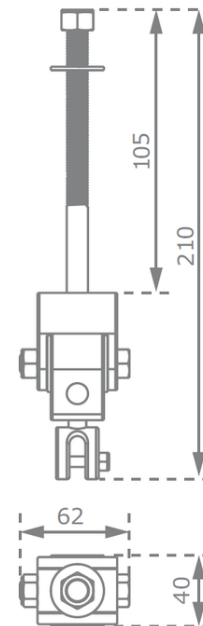

### Basic information

Age category	Not specified
Minimum area	m x m
Equipment measurements	m x m x m
Free fall height:	m
Max. number of users:	Not specified
Fall zone: EN 1177	null
Certificate of Compliance:	

### Description

 M12 x 105 mm