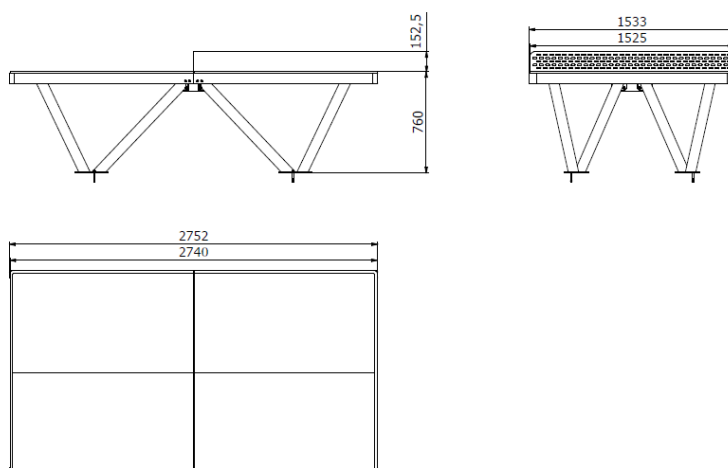

Outdoor table tennis table BS-101SS

Product type BS-101SS

Basic information

Age category	Not specified
Minimum area	5,75 m x 4,53 m
Equipment measurements	2,75 m x 1,53 m x 0,76 m
Free fall height:	m
Load capacity:	Not specified
Max. number of users:	4
Fall zone: EN 1177	null
Designation:	exterior
Availability of spare parts:	supplied by the
Certificate of Compliance:	EN 14468-1