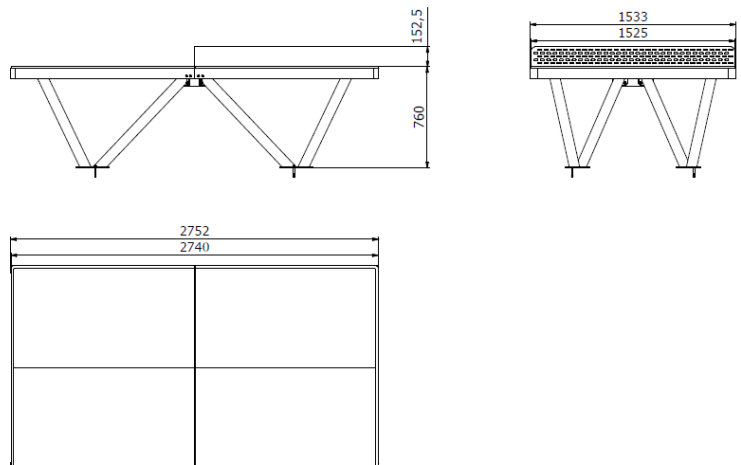

## Outdoor table tennis table BS-1010S

Product type BS-1010S

### Basic information

Age category	Not specified
Minimum area	5,75 m x 4,53 m
Equipment measurements	2,75 m x 1,53 m x 0,76 m
Free fall height:	m
Load capacity:	Not specified
Max. number of users:	4
Fall zone: EN 1177	null
Designation:	exterior
Availability of spare parts:	supplied by the
Certificate of Compliance:	EN 14468-1