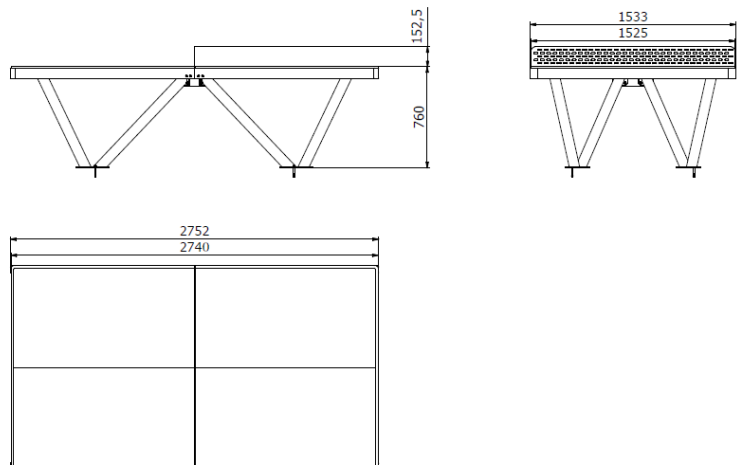

## Outdoor table tennis table BS-101SB

Product type BS-101SB

### Basic information

Age category	Not specified
Minimum area	5,75 m x 4,53 m
Equipment measurements	2,75 m x 1,53 m x 0,76 m
Free fall height:	m
Load capacity:	Not specified
Max. number of users:	4
Fall zone: EN 1177	null
Designation:	exterior
Availability of spare parts:	supplied by the
Certificate of Compliance:	EN 14468-1