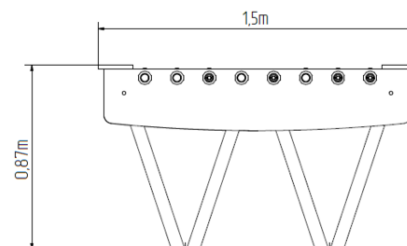

Equipment

Available in various color combinations.