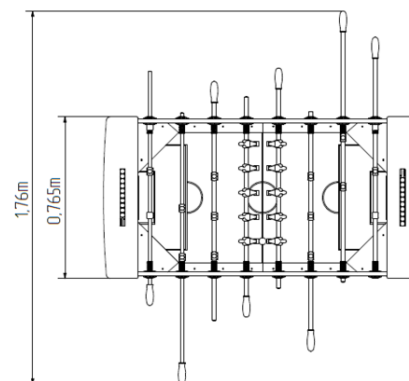

Equipment

Available in various color combinations.